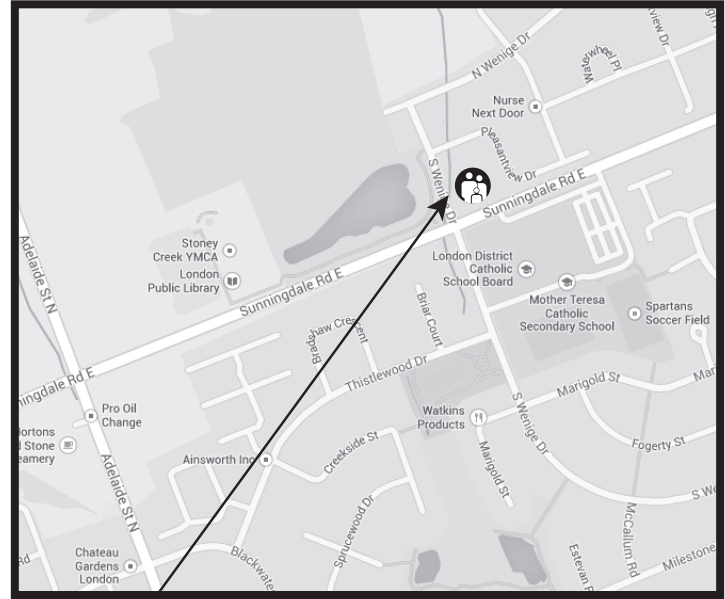

**Family
Physiotherapy
Centre** Of London

Central – 310 Wellington Road,
London, ON N6C 4P4
Tel: 519.439.6111
Fax: 519.439.2111

**Family
Physiotherapy
Centre** Of London

North – 770 South Wenige Drive,
London, ON N5X 0H7
Tel: 519.433.9111
Fax: 519.433.8515